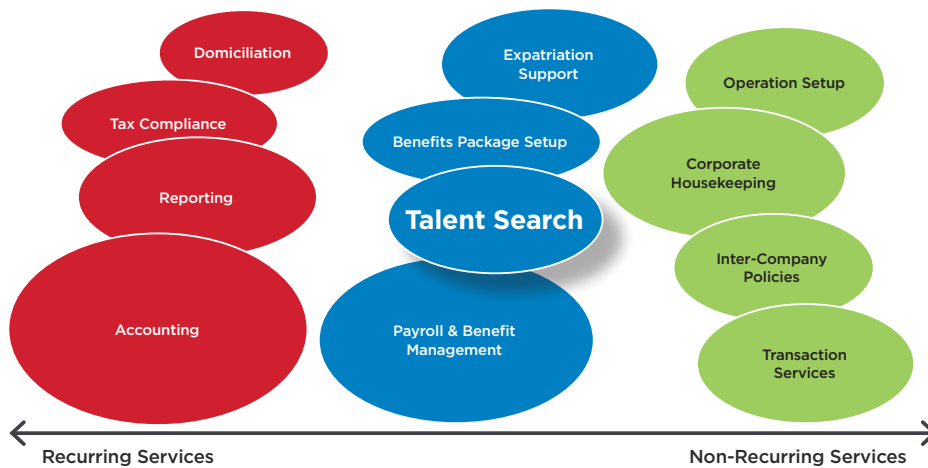

Hire The Right Talent, Fast with Axelia Partners

Talent Search is an integral part of Axelia Partners' line of services to ensure that your organization has the team qualified to excel and advance in the U.S. Our goal is to facilitate the process of identifying the right local candidates by delivering a coherent, comprehensive and cost effective executive search and staffing solution.

Talent Search is an integral part of Axelia Partners' offering

OUR SEARCH APPROACH

From job scoping to the final hiring decision, our team offers a comprehensive talent search solution covering the entire recruiting process while keeping within a competitive pricing schedule.